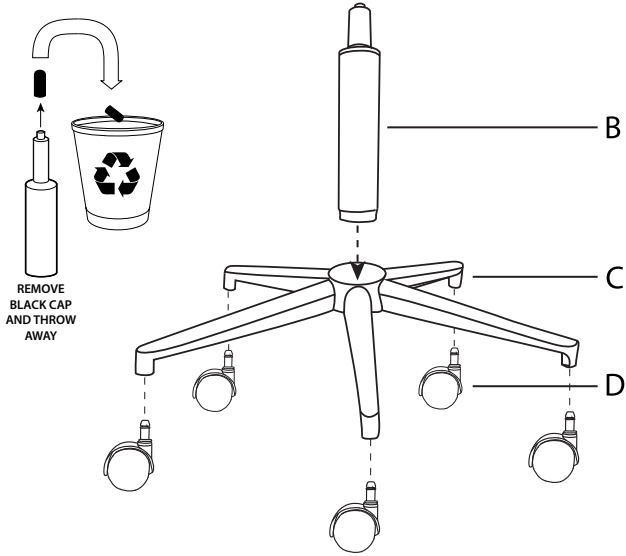

Vintage Mod Office Chair

Part # OC-VMO XX+XX

171211

PARTS

1

2

3

4

Do not over tighten.
Do not use power tools to assemble.