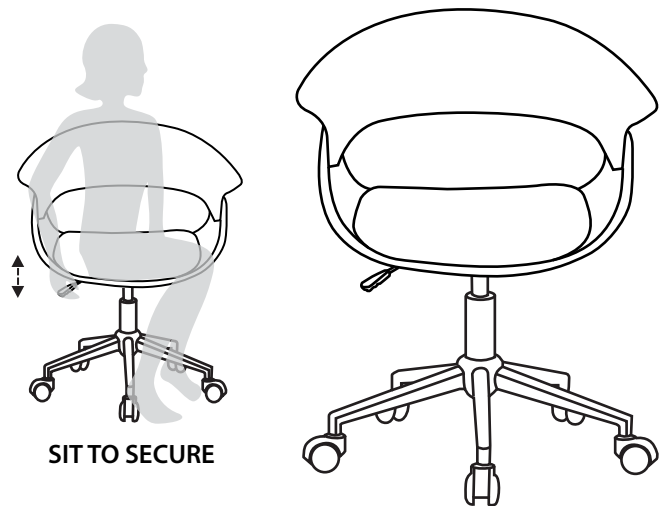

Vintage Mod Office Chair

Part # OC-VMO XX+XX

171211

PARTS

1

2

3

4